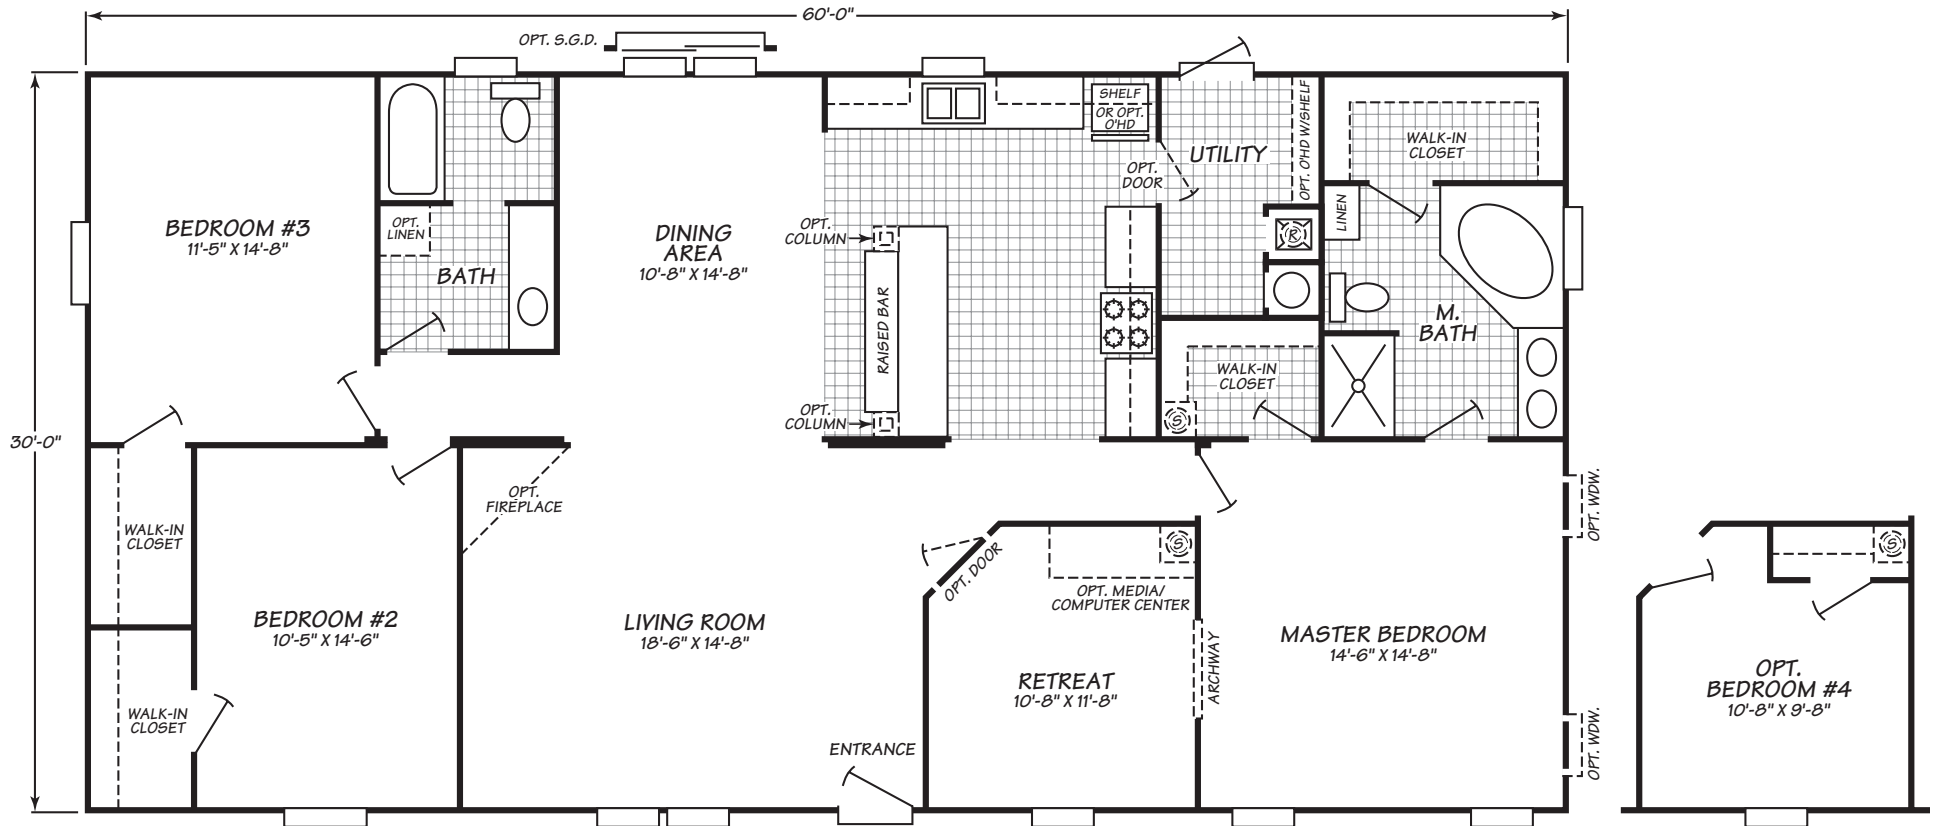

Spring Hill Series Model 0603S

3 Bedrooms • 2 Baths • 1,800 Square Feet

Fleetwood Homes reserves the right to change colors, prices, specifications, models, dimensions and materials without notice. Rendering and diagrams are meant to be representative and, in keeping with Fleetwood's policy of constant updating and improvement, may vary from the actual home. All dimensions are nominal and approximated. Square footage is measured from exterior wall to exterior wall, and is an approximate figure. Length indicated in floorplans is floor length only. The length of the hitch is not included. (Add four feet to arrive at transportable length.) Ask your retailer for specifics. PRICES AND SPECIFICATIONS SUBJECT TO CHANGE WITHOUT NOTICE OR OBLIGATION.